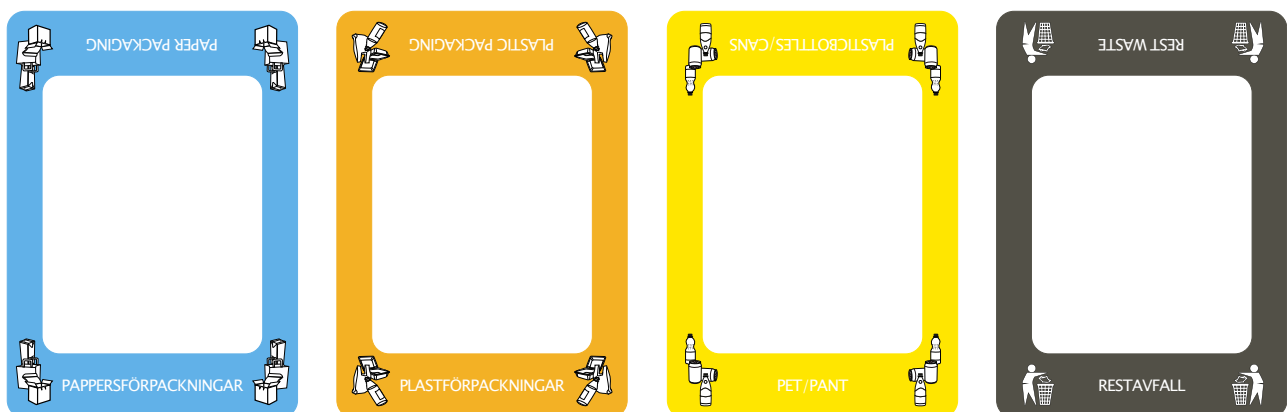

Product name	Item no.	Color	Dimensions	Weight	Cassette
Crossroad	37100	Grey	Height: ..... 1355 mm Width: ..... 690 mm Depth: ..... 610 mm Opening: ..... 360x150 mm	97 kg	Maxi
Avenue (color on door determines item no.)	 37201 Black 37202 Red 37203 Orange 37204 Yellow 37205 Green 37206 Blue	Grey	Height: ..... 1040 mm Width: ..... 535 mm Depth: ..... 455 mm Opening: ..... 530x142 mm	86 kg	Midi
Sidewalk	37300	Grey	Height: ..... 1224 mm Width: ..... 575 mm Depth: ..... 575 mm Opening: ..... 250x97 mm	91 kg	Midi
Commerz 2	37400	White (side panels in brushed inox)	Height: ..... 755 mm Width: ..... 830 mm Depth: ..... 387 mm Opening: ..... 180x230 mm x 2	50 kg	Mini
Commerz 3	37410	White (side panels in brushed inox)	Height: ..... 755 mm Width: ..... 1140 mm Depth: ..... 387 mm Opening: ..... 180x230 mm x 3	61 kg	Mini
Commerz 4	37420	White (side panels in brushed inox)	Height: ..... 754 mm Width: ..... 1450 mm Depth: ..... 387 mm Opening: ..... 230x180 mm x 4	71 kg	Mini

Diagram of openings for Commerz