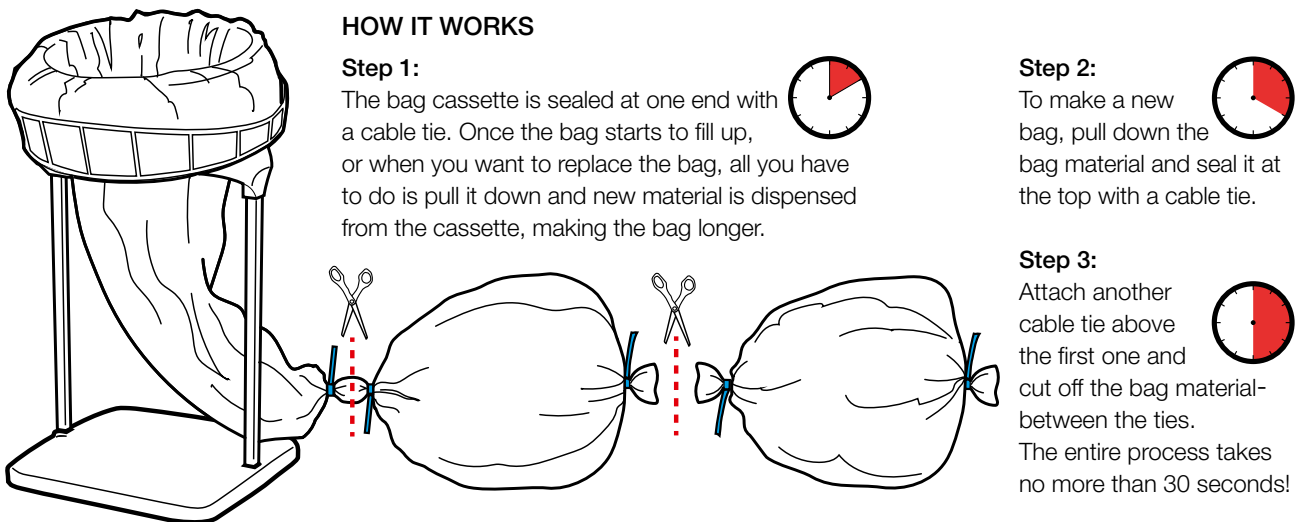

HYGIENIC

- No waste ends up outside the bag.
- No waste on the floor – not even during bag change.
- No contact with the waste.

EFFICIENT

- Loaded with a 60 metre bag cassette.
- New bag always in place.
- Bag always securely sealed.
- Quicker bag changes.
- Flexible service intervals.
- Less cleaning.
- Always 100 % fill level.

ENVIRONMENTALLY FRIENDLY

- The Longopac bag material is made from 3-ply polyethylene, which combines low consumption of raw material with a high level of strength.
- Customers can calculate their environmental saving using the Paxxos CO₂ calculator and Paxxo is able to issue CO₂ emission certificates of the CO₂ saving.

Standard Color codes

0	2
1	4
	5
	6