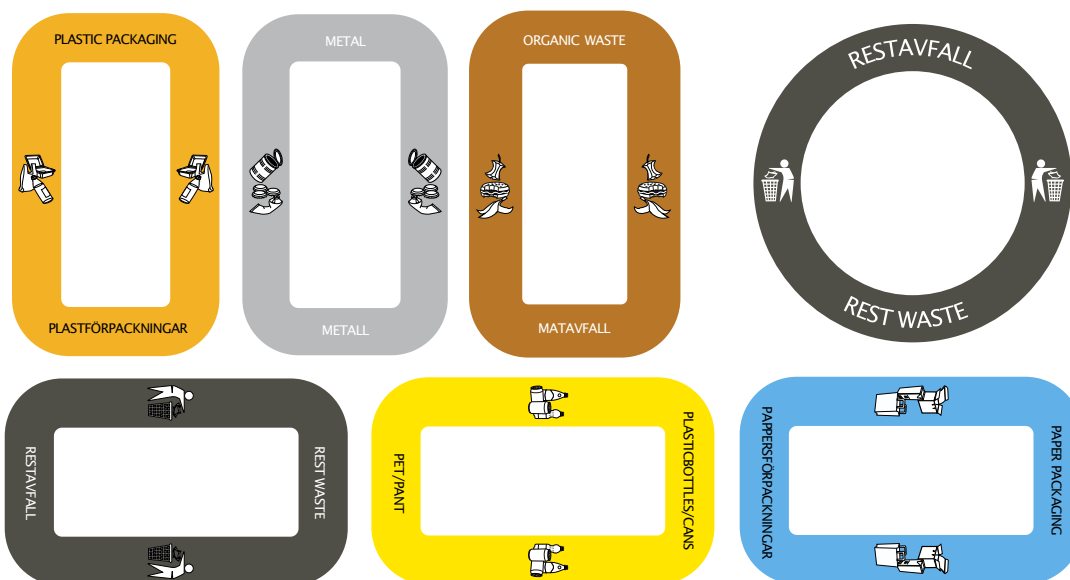

Solutions for indoor use

Product name	Item no.	Color	Dimensions	Weight	Cassette
Bin Bullet	35100 35200	Black White	Height: ..... 860 mm Diameter: ..... 380 mm Opening: ..... Ø 200 mm	8 kg fully assembled 5 kg bin	Mini
Longopac Multi 1	36010 36011	White Grey	Height: ..... 1000 mm Width: ..... 430 mm Depth: ..... 440 mm Opening: ..... Ø 200 mm	23 kg	Mini
Longopac Multi 2	36020 36021	White Grey	Height: ..... 1000 mm Width: ..... 565 mm Depth: ..... 440 mm Opening: ..... 100x220 mm x 2	29 kg	Mini
Longopac Multi 3	36030 36031	White Grey	Height: ..... 1000 mm Width: ..... 820 mm Depth: ..... 440 mm Opening: ..... 100x220 mm x 3	37 kg	Mini
Longopac Multi 4	36040 36041	White Grey	Height: ..... 1000 mm Width: ..... 1075 mm Depth: ..... 440 mm Opening: ..... 100x220 mm x 4	41 kg	Mini
Longopac Multi Cup	36100 Small Ø 78 mm 36101 Small Ø 78 mm 36110 Medium Ø 80 mm 36111 Medium Ø 80 mm 36120 Large Ø 82 mm 36121 Large Ø 82 mm	White Grey White Grey White Grey	Height: ..... 1000 mm Width: ..... 430 mm Depth: ..... 440 mm Opening: 4 apertures (Ø 78, 80, 82) Enter cup diameter.	25 kg	Mini
Longopac Bin Tower	36000 36001 36002 36003 36004	White Grey Beech Oak Birch	Height: ..... 1120 mm Width: ..... 430 mm Depth: ..... 450 mm Opening: ..... 200x200 mm	24 kg	Mini

Diagram of openings for Multi